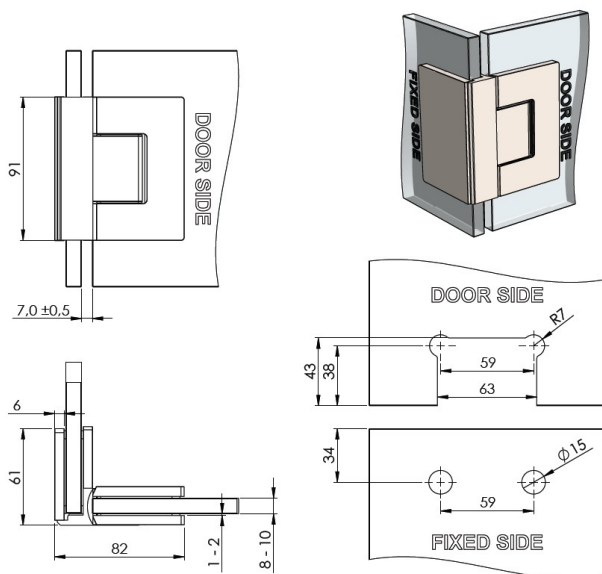

# PRODUCT SHEET

## Description:

Shower Hinge "Rio", 90DG, SS-Look, Glass/Glass, 8-10mm Glass Thickness, W/15DG Angle Adjustment Function & 25DG Return, Function, Brass Material, Hidden Screws., Black Fiber Gaskets: 2 x 1mm & 2 x 2mm Thickness., Load Capacity Pr. Pair: 45kg

## Item number:

15.23.890-0

Units	Box	Carton	HS Code	Barcode
Pcs.	1	10	8302100090	
				5704866501316